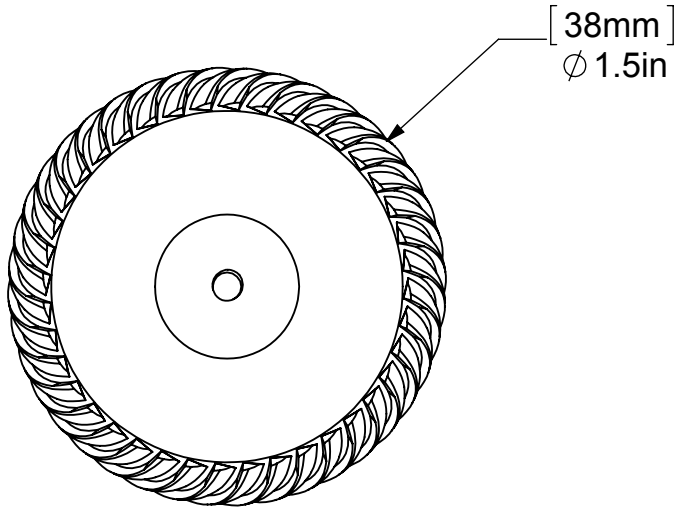

ITEM NO.	PART NUMBER	DESCRIPTION	QTY.
1	SM-LP-Cast	SUPPORT	1
2	CARD-58	LOCK	1
3	RGTW	CONNECTOR	1
4	PSRD8-12	BASE	1

APPROVED FOR PRODUCTION
 By: RICHARD PAUL
 Date: 6-2-2021

UNLESS OTHERWISE STATED

.X	±.3mm
.XX	±.15mm
.XXX	±.008mm

FINISH	TBD
QUANTITY	TBD
DRAWING No.	103T
REV	0
SCALE	1.5:1
SHEET: 01	A4