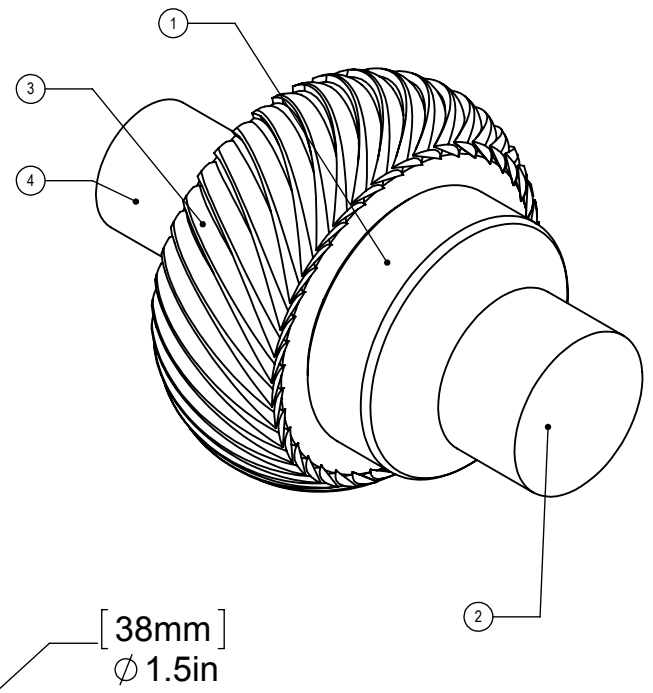

ITEM NO.	PART NUMBER	DESCRIPTION	QTY.
1	SM-LP-Cast	SUPPORT	1
2	CARD-58	LOCK	1
3	RGTW	CONNECTOR	1
4	PSRD8-12	BASE	1

APPROVED FOR PRODUCTION
 By: RICHARD PAUL
 Date: 6-2-2021

UNLESS OTHERWISE STATED

.X	±.3mm
.XX	±.15mm
.XXX	±.008mm

FINISH	TBD
QUANTITY	TBD
DRAWING No.	103T
REV	0
SCALE	1.5:1
SHEET: 01	A4