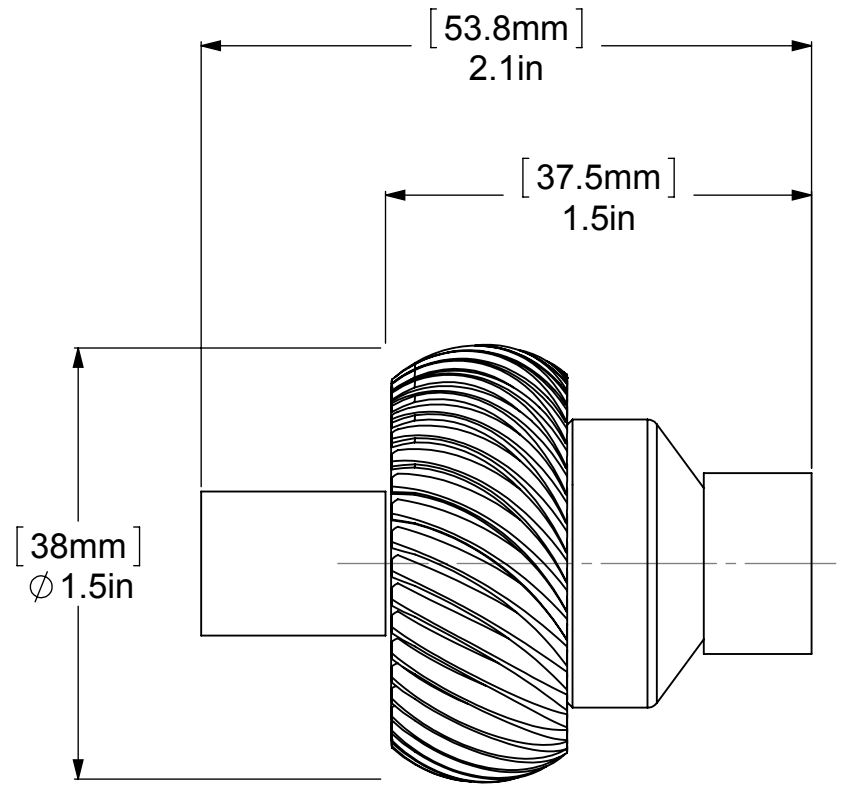

ITEM NO.	PART NUMBER	DESCRIPTION	QTY.
1	SM-LP-Cast	SUPPORT	1
2	CARD-58	LOCK	1
3	RGTW	CONNECTOR	1
4	PSRD8-12	BASE	1

APPROVED FOR PRODUCTION
 By: RICHARD PAUL
 Date: 6-2-2021

UNLESS OTHERWISE STATED

.X	±.3mm
.XX	±.15mm
.XXX	±.008mm

FINISH	TBD
QUANTITY	TBD
DRAWING No.	103T
REV	0
SCALE	1.5:1
SHEET: 01	A4